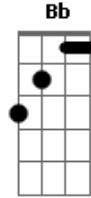

© ukulele-chords.com