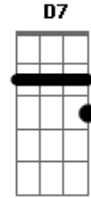

© ukulele-chords.com