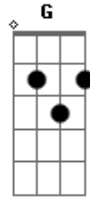

© ukulele-chords.com