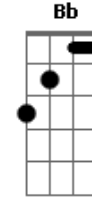

© ukulele-chords.com