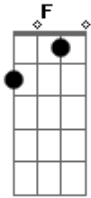

© ukulele-chords.com