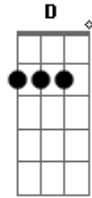

© ukulele-chords.com