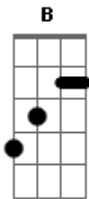

© ukulele-chords.com