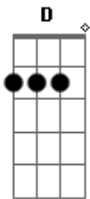

Pierre Simões - Back To Milwaukee

Tom: D

I'm gonna back to Milwaukee, Milwaukee
I really miss my beer in the mug and my babe on my body
I'd like to see the SummerFest, Veteran's Park and Reiman Aquarium,
(The big sharks)
I want to see The Brewers team and to eat the famous Colby cheese
(Yeah, it's well-known)
I'll pass on Northern store to enjoy chocolate
(Hum, so delicious)
I'm Waking up afternoon, after snooze
From window, I see a big lagoon, near my room
I hear Beatles rocky raccoon, on front saloon
I put my trunks; I'll swim soon, in the pool
I'm going back to Milwaukee

I want to see the Mitchell Park Horticultural Society so talked (too famous)
Pretty paintings of Georgia O'Keeffe on Art Museum (it's amazing!)
To know the Miller Brewing Company and the Pabst Mansion, Elvis Presley's motorcycle on the Harley-Davidson Museum
(What more could I to want of this gem of Wisconsin?)
Pretty and cozy town, good people and ahead of it's time
I want to see the legendary Bucks team busting on the court, (Go! Go!)
Let's drink the Lakefront beer to celebrate their victory, for these and others that I love come back to Milwaukee
I put my crankshaft boots, return to my roots
In the Street, I pick some bloom, some it too blue
I'll meet my girl on County zoo, her name is Lou

Acordes