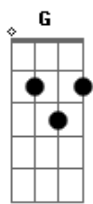

© ukulele-chords.com