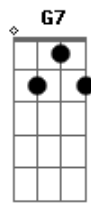

© ukulele-chords.com