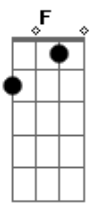

© ukulele-chords.com