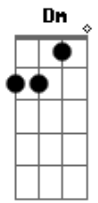

Pierce Fulton - Wind Shear

tom:

Intro: Gm F Dm
Gm F Dm

Gm F Dm You got me
Dm Dm Feeling cold
Dm And I see
Dm Gm F Dm We're changing five-fold
Yeah we get happy

Get reacclimated

But please forgive me
Am Dm And let me have a sleep
Bb C Dm We don't need to go outside
F Bb And show the world what's become of us
Dm Because of us
Bb C Dm We don't need to go outside
F Bb And show the world what's become of us
Dm Because of us

Acordes

© ukulele-chords.com