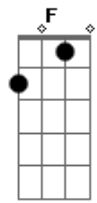

Pierce Fulton - Wind Shear

tom:

Intro: Gm F Dm
Gm F Dm

Gm F Dm You got me
Dm Dm Feeling cold
Dm And I see
Dm Gm F Dm We're changing five-fold
Yeah we get happy

Get reacclimated

But please forgive me
Am Dm And let me have a sleep
Bb C Dm We don't need to go outside
F Bb And show the world what's become of us
Dm Because of us
Bb C Dm We don't need to go outside
F Bb And show the world what's become of us
Dm Because of us

Acordes

© ukulele-chords.com

© ukulele-chords.com

© ukulele-chords.com

© ukulele-chords.com

© ukulele-chords.com

© ukulele-chords.com