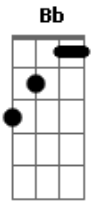

© ukulele-chords.com