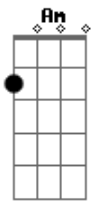

© ukulele-chords.com

© ukulele-chords.com