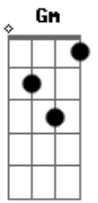

© ukulele-chords.com