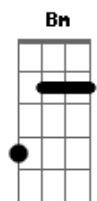

© ukulele-chords.com