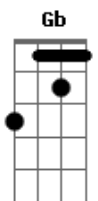

© ukulele-chords.com