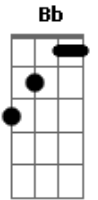

Phoebe Snow - Either Or Both

tom:

Intro: F Bb Eb F Bb

Bb F G
 Sometimes these hands get so clumsy
 That I drop things and people laugh
 F Bb
 Sometimes these hands seem so graceful
 Eb F Bb
 I can see them signing autographs

[Refrão]

Bb F Bb Cm
 What I want to know from you
 When you hear my plea
 Dm Cm
 Do you like or love
 Dm Cm Bb Eb
 Either or both of me

Dm Cm
 Do you like or love
 Dm Cm Bb Eb
 Either or both of me

Bb F G
 Sometimes this face looks so funny
 That I hide it behind a book
 F Bb
 But sometimes this face has so much class
 Eb F Bb
 That I have to sneak a second look

[Refrão]

Bb F G
 Sometimes this life gets so empty
 That I become afraid
 F Bb
 Then I remember you're in it
 Eb F Bb
 And I think I might still have it made

Acordes

© ukulele-chords.com

© ukulele-chords.com