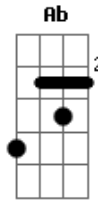

© ukulele-chords.com