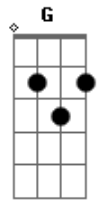

© ukulele-chords.com