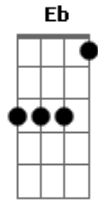

Phoebe Snow - Either Or Both

tom:

Intro: F Bb Eb F Bb

Bb F G
 Sometimes these hands get so clumsy
 That I drop things and people laugh
 F Bb
 Sometimes these hands seem so graceful
 Eb F Bb
 I can see them signing autographs

[Refrão]

Bb F Bb Cm
 What I want to know from you
 When you hear my plea
 Dm Cm
 Do you like or love
 Dm Cm Bb Eb
 Either or both of me

Dm Cm
 Do you like or love
 Dm Cm Bb Eb
 Either or both of me

Bb F G
 Sometimes this face looks so funny
 That I hide it behind a book
 F Bb
 But sometimes this face has so much class
 Eb F Bb
 That I have to sneak a second look

[Refrão]

Bb F G
 Sometimes this life gets so empty
 That I become afraid
 F Bb
 Then I remember you're in it
 Eb F Bb
 And I think I might still have it made

Acordes

© ukulele-chords.com

© ukulele-chords.com