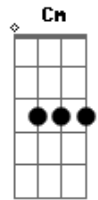

© ukulele-chords.com