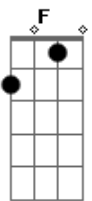

© ukulele-chords.com