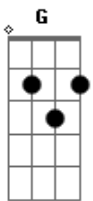

© ukulele-chords.com