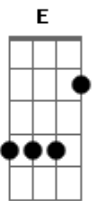

© ukulele-chords.com