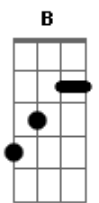

© ukulele-chords.com