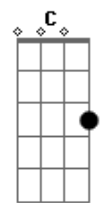

© ukulele-chords.com