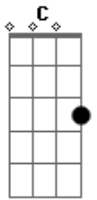

© ukulele-chords.com