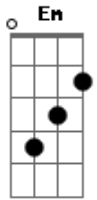

Phillip Long - Lion Heart

Tom: A

(com acordes na forma de Capotraste na 2ª casa G)

I'm a lion
 I'm a fucking lion
 Yes, i'm wild since i was born until i die
 Yes, you love me as you love a lost cause

Yes, you love me because you want someone with soul
 You know an animal has a soul, right?

When you share my bed
 You share my precious wine
 When you share my bed
 I can touch your light
 Nobody can deny that we're wild, right

Acordes

© ukulele-chords.com

© ukulele-chords.com

© ukulele-chords.com