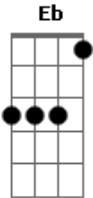

ukulele-chords.com