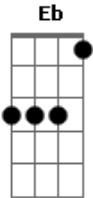

© ukulele-chords.com