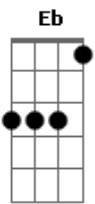

© ukulele-chords.com