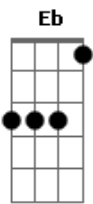

© ukulele-chords.com