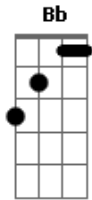

© ukulele-chords.com