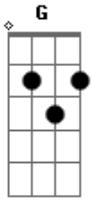

© ukulele-chords.com