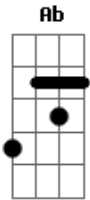

© ukulele-chords.com