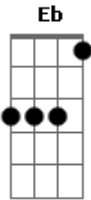

© ukulele-chords.com