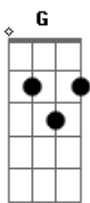

© ukulele-chords.com