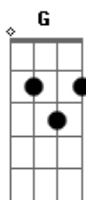

© ukulele-chords.com