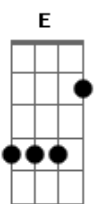

© ukulele-chords.com