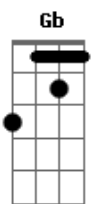

© ukulele-chords.com