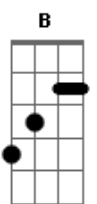

Phil Collins - Everyday

Tom: E

Piano Intro
Intro: 2x

E Gbm B2 E
I got lost, couldn't find my way
E A B
and I guess there's nothing more to say
E Gbm B E
love can make you blind, make you / act so strange
E A B
but I'm here and here I will stay
Gbm E A
So everyday I cry (everyday)
Gbm E A
yes everyday I fall (everyday)
Gbm E A
do you ever wonder why, (everyday)
B Dbm7 Dbm A B
why I love everything about you

REFRAIN
E A B E B E A B
But everyday I say I'll try to make my heart be still
E A B E B E A
B
'til then every way there is to cry, ourselves to sleep we will

E Gbm B2 E
It picked me up, knocked me off my feet
E A B
I've got no way to explain
E Gbm B E
still I love you, love you, love you but this fire inside
E A B
will never see the light of day

Gbm E A
So everyday goes by (everyday)
Gbm E A
and everyday I fall (everyday)
Gbm E A
it makes me wonder why, (everyday)
B Dbm7 Dbm A B
my life's worth nothing without you

REFRAIN

B Db Gb B
You'll never know, no, no, no, no,
Db Gb B
you'll never know just how close we were
Db Gb B
you'll never know, no, no, no, no,
B
no you'll never know
A7M
no you'll never see

Solo Teclado (2x intro)

E Gbm B2 E
The book closes and we try to forget
E A B
but I know that things won't change
E Gbm B2 E
how we feel, how life goes on
E A B
and that seems so strange

Gbm E A
And so the light fades away (everyday)
Gbm E A
try, try, try as I may (everyday)
Gbm E A
I can't stop thinking about you (everyday)
B Dbm7
it seems my life's worth
Dbm A B
nothing without you

REFRAIN

E A B E B E A B
Everyday, everyday you know I try so hard
E A B E A
B
everyday, everyday it gets a little harder
E A B E B E A B
Everyday, everyday you know I try so hard
E A B E A
B
everyday, everyday it gets a little harder

FADE OUT LAST PART

Acordes

© ukulele-chords.com

© ukulele-chords.com

© ukulele-chords.com

© ukulele-chords.com

© ukulele-chords.com

© ukulele-chords.com

ukulele-chords.com