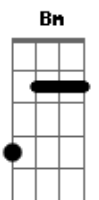

© ukulele-chords.com