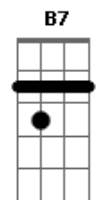

© ukulele-chords.com