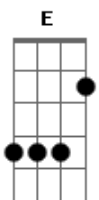

© ukulele-chords.com