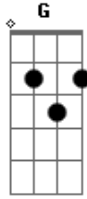

Petit Biscuit - Wake Up

tom:

Intro: ^D ^G ^D ^{Bm}
^D ^{Bm} ^D ^{Bm}

^D
 Feels like they come and go
^{Bm} ^D
 You know Im here to stay

^{Bm} ^{Bm} ^D
 Life to live but I just wanna push away
^{Em} ^{Bm} ^D
 What if you said the words you really meant to say
^G
 Thats wishful thinking

(^D ^G ^D ^{Bm})
 (^D ^G ^D ^G)
 (^D ^G ^D ^G)
 (^D ^G ^D ^{Bm})

Acordes

© ukulele-chords.com

© ukulele-chords.com

© ukulele-chords.com

© ukulele-chords.com