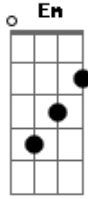

Petit Biscuit - Wake Up

tom:

Intro: ^D ^G ^D ^{Bm}
^D ^{Bm} ^D ^{Bm}

^D
 Feels like they come and go
^{Bm} ^D
 You know Im here to stay

^{Bm} ^{Bm} ^D
 Life to live but I just wanna push away
^{Em} ^{Bm} ^D
 What if you said the words you really meant to say
^G
 Thats wishful thinking

(^D ^G ^D ^{Bm})
 (^D ^G ^D ^G)
 (^D ^G ^D ^G)
 (^D ^G ^D ^{Bm})

Acordes

© ukulele-chords.com

© ukulele-chords.com

© ukulele-chords.com

© ukulele-chords.com