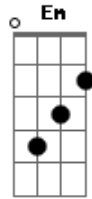

Petit Biscuit - Wake Up

tom:

Intro: ^D ^G ^D ^{Bm}
^D ^{Bm} ^D ^{Bm}

^D
 Feels like they come and go
^{Bm} ^D
 You know Im here to stay

^{Bm} ^{Bm} ^D
 Life to live but I just wanna push away
^{Em} ^{Bm} ^D
 What if you said the words you really meant to say
^G
 Thats wishful thinking

(^D ^G ^D ^{Bm})
 (^D ^G ^D ^G)
 (^D ^G ^D ^G)
 (^D ^G ^D ^{Bm})

Acordes

© ukulele-chords.com

© ukulele-chords.com

© ukulele-chords.com

© ukulele-chords.com