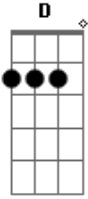

Petit Biscuit - Wake Up

tom:

Intro: ^D ^G ^D ^{Bm}
^D ^{Bm} ^D ^{Bm}

^D
 Feels like they come and go
^{Bm} ^D
 You know Im here to stay

^{Bm} ^{Bm} ^D
 Life to live but I just wanna push away
^{Em} ^{Bm} ^D
 What if you said the words you really meant to say
^G
 Thats wishful thinking

(^D ^G ^D ^{Bm})
 (^D ^G ^D ^G)
 (^D ^G ^D ^G)
 (^D ^G ^D ^{Bm})

Acordes

© ukulele-chords.com

© ukulele-chords.com

© ukulele-chords.com

© ukulele-chords.com