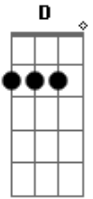

Petit Biscuit - Wake Up

tom:

Intro: ^D ^G ^D ^{Bm}
^D ^{Bm} ^D ^{Bm}

^D
 Feels like they come and go
^{Bm} ^D
 You know Im here to stay

^{Bm} ^{Bm} ^D
 Life to live but I just wanna push away
^{Em} ^{Bm} ^D
 What if you said the words you really meant to say
^G
 Thats wishful thinking

(^D ^G ^D ^{Bm})
 (^D ^G ^D ^G)
 (^D ^G ^D ^G)
 (^D ^G ^D ^{Bm})

Acordes

© ukulele-chords.com

© ukulele-chords.com

© ukulele-chords.com

© ukulele-chords.com