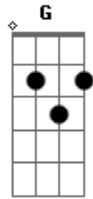

Petit Biscuit - Wake Up

tom:

Intro: ^D ^G ^D ^{Bm}
^D ^{Bm} ^D ^{Bm}

^D
 Feels like they come and go
^{Bm} ^D
 You know Im here to stay

^{Bm} ^{Bm} ^D
 Life to live but I just wanna push away
^{Em} ^{Bm} ^D
 What if you said the words you really meant to say
^G
 Thats wishful thinking

(^D ^G ^D ^{Bm})
 (^D ^G ^D ^G)
 (^D ^G ^D ^G)
 (^D ^G ^D ^{Bm})

Acordes

© ukulele-chords.com

© ukulele-chords.com

© ukulele-chords.com

© ukulele-chords.com