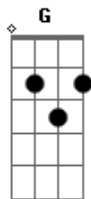

Peter Gabriel - Biko

tom:

Intro: G D
 Ngomhla sibuyayo, Ngomhla sibuyayo
 G D
 Ngomhla sibuyayo, kophalal'igazi!
 G D
 Bakhala uVorster!, Bakhala uVorster!
 G D
 Ngomhla sibuyayo, kophalal'igazi!
 G D
 Ngomhla sibuyayo, Ngomhla sibuyayo
 G D
 Ngomhla sibuyayo, kophalal'igazi!

A
 iUh! iUh!
 iUh! iUh!

A
 September '77
 D
 Port Elizabeth weather fine
 A
 It was business as usual
 D
 In police room 619

A D
 Oh Biko, Biko, because Biko
 A D
 Oh Biko, Biko, because Biko
 G Bb
 Yihla moja, yihla moja
 A
 The man is dead
 The man is dead
 (A D A D)

A
 When I try to sleep at night
 D
 I can only dream in red
 A
 The outside world is black and White
 D
 With only one colour dead

Acordes

© ukulele-chords.com

© ukulele-chords.com

© ukulele-chords.com

© ukulele-chords.com