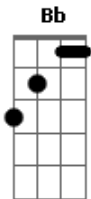

A
 When I try to sleep at night
 D
 I can only dream in red
 A
 The outside world is black and White
 D
 With only one colour dead

Acordes

© ukulele-chords.com

© ukulele-chords.com

© ukulele-chords.com

© ukulele-chords.com

A D
 Oh Biko, Biko, because Biko

A D
 Oh Biko, Biko, because Biko

G Bb
 Yihla moja, yihla moja

A
 The man is dead

The man is dead

(A D A D)

A
 You can blow out a candle

D
 But you can't blow out a fire