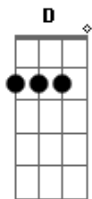

Peter Gabriel - Biko

tom:

Intro: G D
 Ngomhla sibuyayo, Ngomhla sibuyayo
 G D
 Ngomhla sibuyayo, kophalal'igazi!
 G D
 Bakhala uVorster!, Bakhala uVorster!
 G D
 Ngomhla sibuyayo, kophalal'igazi!
 G D
 Ngomhla sibuyayo, Ngomhla sibuyayo
 G D
 Ngomhla sibuyayo, kophalal'igazi!

A
 When I try to sleep at night
 D
 I can only dream in red
 A
 The outside world is black and White
 D
 With only one colour dead

Acordes

© ukulele-chords.com

© ukulele-chords.com

© ukulele-chords.com

© ukulele-chords.com