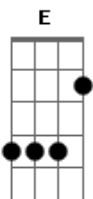

© ukulele-chords.com