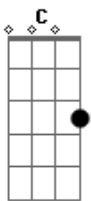

Peter Bradley Adams - My Arms Were Always Around You

Tom: C

apotraste na 6ª casa [Intro] C G Em D
C G Em D

Just say to me
You'll be the fool this time
You'll take my place
For a little while

You'll give me a chance
You'll let me break you down
Let me use you up
You'll show me how

C Em D
Oh, my love

Your pretty little wings
They must be getting tired
Trying to keep your feet
Up off the ground

Let's go back

To the days beneath the Northern Lights
When we danced so free
Like a little child

C Em D
Oh, my love

You thought I'd left without you
But oh, my love

My arms were always around you
(C G Em D)

Just say to me
You'll lie awake this time
You'll watch me sleep
Straight through the night

No more dreams
Must I sacrifice
My heart is safe
You'll guard it with your life

C Em D
My love

You thought I'd left without you
But oh, my love

My arms were always around you
My arms were always around you
(C Em D)
(C Em D)
(C Em D)

C Em D
Oh, my love

You thought I'd left without you
But oh, my love

My arms were always around you
My arms were always around you
My arms were always around you

Acordes

© ukulele-chords.com