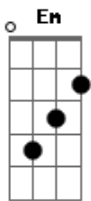

© ukulele-chords.com