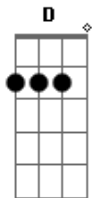

Peter Asher - Love Always Comes As a Surprise

Tom: D

D **G** **D**
Love, always comes as a surprise
A **G**
You don't need to close your eyes
Bm **Em**
'Cause soon you'll recognize
Gb **G** **A**
Its colors

D **A** **D**
Life, well it always has a twist
A **G**
Something new that can't be missed
Bm **Em**
And you know i can't resist
Gb **G** **A**
This feeling

E **Em** **Gb**
I used to feel so far from home
Bm
I thought all hope had flown
G
Just a dreamer on my own
Am **Em**
And i know

Em
Life's complicated
But we have to try
Gb
To find our own future
With you at my side

G

We can all work together
To build something new
D
I know you can see it
A
Let's make it come true

[Music break]

Riff: **E** = 14-12-14-15-14-12-10-14 12-14-15-14-12-10-7
12-14-15-14-12-10-7-9-10-12

Time, well it passes by so fast
We must make each moment last
And treasure each and
Every feeling

Friends, are what make it all worthwhile
Just try and show a little style
And life can put a smile
On your face

Don't, ever give up on your dreams
As hard as things may seem
We can win through in the end
Believe me

Fears and illusion
To die may be caused
But things can still change
The future at last

Can be held in our hands
And out of the blue
With friends on our side
To have the endings come true

Acordes