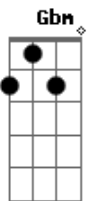

Pete Murray - Sugar

Tom: D
Intro: A Gbm A Gbm

Verso 1:

A Gbm A Gbm
Forbidden love bleeding on my mind

A Gbm
Brings me to my knees

A Gbm
With the taste of your sweet wine

B D
Oh, Only if you could fade

A Gbm
Lead me to the sea

B D
Oh I know only if you could fade

B D
Oh I know only if you could fade

B D
Oh I know only if you could fade -> [CHORUS]

Acordes

© ukulele-chords.com

© ukulele-chords.com

© ukulele-chords.com

© ukulele-chords.com