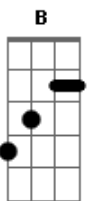

Pete Murray - Sugar

Tom: D
Intro: A Gbm A Gbm

Verso 1:

A Gbm A Gbm
Forbidden love bleeding on my mind

A Gbm
Brings me to my knees

A Gbm
With the taste of your sweet wine

B D
Oh, Only if you could fade

A Gbm
Lead me to the sea

B D
Oh I know only if you could fade

B D
Oh I know only if you could fade

B D
Oh I know only if you could fade -> [CHORUS]

Acordes

© ukulele-chords.com

© ukulele-chords.com

© ukulele-chords.com

© ukulele-chords.com