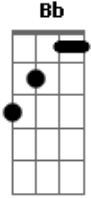

© ukulele-chords.com