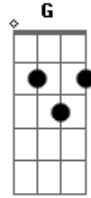

© ukulele-chords.com