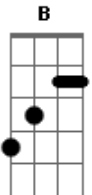

© ukulele-chords.com