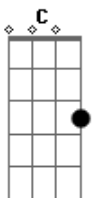

© ukulele-chords.com