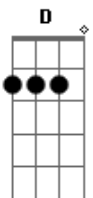

© ukulele-chords.com