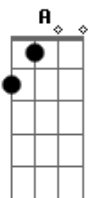

© ukulele-chords.com