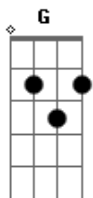

Pete Murray - Feeler

Tom: G
Intro: G slide A slide G (G - A - G)
C slide D slide C (C - D - C)

Verso 1

G - A - G C - D - C
Got inside my head today, I felt you
G - A - G C - D - C
Said my imaginations tryin' to hold you (?)
G - A - G C - D - C
Responsible for all my ways I told you
G - A - G C - D - C
Take me into happy days, I know, know, know

Refrão

A C F D
That you, and I, will be, always,
A C F D
Onside, in these imaginary fields, happy love

Verso 2

G - A - G C - D - C

Got inside my head today, I felt you
G - A - G C - D - C
Said my imaginations tryin' to hold you (?)
G - A - G C - D - C
Responsible for all my ways I told you
G - A - G C - D - C
Take me into happy days, I know, know, know

Refrão

A C F D
That you, and I, will be, always,
A C F D
Onside, in these imaginary fields, happy love - you get to me

SOLO

Chorus (x2)

A C F D
You, and I, will be, always,
A C F D
Onside, in these imaginary fields, happy love - you get to me

Acordes

© ukulele-chords.com