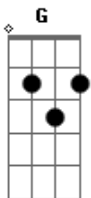

Pet Shop Boys - Always On My Mind

Tom: G
Intro: G D Em C D G D Em C

C D C D

Acordes

© ukulele-chords.com

© ukulele-chords.com

© ukulele-chords.com

© ukulele-chords.com