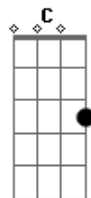

Pet Shop Boys - Always On My Mind

Tom: G
Intro: G D Em C D G D Em C

C D C D

Acordes

© ukulele-chords.com

© ukulele-chords.com

© ukulele-chords.com

© ukulele-chords.com