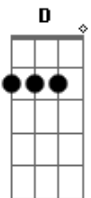

Pet Shop Boys - Always On My Mind

Tom: G
Intro: G D Em C D G D Em C

C D C D

Acordes

© ukulele-chords.com

© ukulele-chords.com

© ukulele-chords.com

© ukulele-chords.com