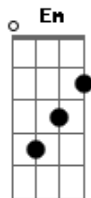

Pet Shop Boys - Always On My Mind

Tom: G
Intro: G D Em C D G D Em C

C D C D

Acordes

© ukulele-chords.com

© ukulele-chords.com

© ukulele-chords.com

© ukulele-chords.com