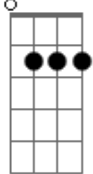

Gbm **G7M**
G7M I'll love you till the end of time, forever
G7M (**G7M** **Gbm** **G7M** **Gbm** **Bm** **A**)

G7M
G7M When I'm out downtown, I can still hear the sound
Gbm **Bm** **A**
G7M Of a voice that sounds so familiar
G7M
G7M Lift my head and turn around, you're nowhere to be found
Gbm **Bm** **A**
G7M Just big blue sky and my teardrops on the ground
G7M
G7M But I'll be okay (?Cause I know someday)
Gbm
G7M That even though you're gone, I know it won't be long
Bm **A**
G7M Til I can see you again
G7M
G7M As the seasons change (In our special place)
Gbm **Bm** **A**
G7M I'll wait right here for you

G7M
G7M Won?t forget
Gbm
G7M Any part
G7M
G7M Every moment set
Gbm
G7M In my heart

G7M
G7M Who would have known that you would be
G7M
G7M Someone I'd hold so dear to me?
G7M
G7M You were a treasure
Gbm Part of a life I spent with you
G7M
G7M Forever bright, forever true
G7M
G7M Always remember
Em Road may be long

G7M
G7M You stuck with me until the end
G7M
G7M We were a team, you were my friend
G7M
G7M You held me tight and
Gbm Never let go, never let go, never let go
G7M
G7M It?s like you?re here right by my side
Em
G7M You're part of my soul
G7M
G7M I?m never alone
Gbm
G7M Cause baby, I will never leave you

Acordes

G7M