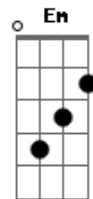

© ukulele-chords.com