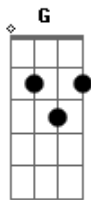

© ukulele-chords.com