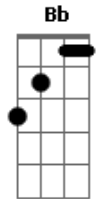

© ukulele-chords.com