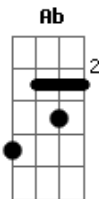

D A Bm
 A noite vai ter lua cheia
 G
 Olha a lama!
 D A7 Bm G A
 Quem eu amo vem me ver

Acordes

© ukulele-chords.com

© ukulele-chords.com

© ukulele-chords.com

© ukulele-chords.com

© ukulele-chords.com

© ukulele-chords.com