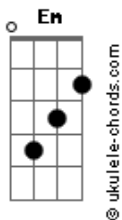

Pelago - Safe Place

tom:

Intro: **Em**

Em
Once upon a time, I went away
To my safe place where I stay all day
Em
When I feel like getting closer to myself
Yeah, I know, I know I'll go

Em
I just sit there on the cliff to get higher than the ground
Just to see further than I'll do in my mind
Em
When I feel like getting closer to myself
Yeah, I know, I know I'll go

C G D
So if you ever feel like me sometimes
Em C
Just take my hand, it will be alright
C G D
Because I know I've done it all before
Em C
Just follow me
To my safe place

(**C G D Em C**)
(**C G D Em C**)

Yeah, yeah
To my safe place
Yeahhh

(**Em**)

Acordes

Em
It is way much better over there
C G B
No, I wouldn't say it if I didn't care
Em
And if you are willing to trust and hear
C G B
I know, I know we'll go

C G D
So if you ever feel like me sometimes
Em C
Just take my hand, it will be alright
C G D
Because I know I've done it all before
Em C
Just follow me

To my safe place

(**C G D Em C**)
(**C G D Em C**)

Yeah, yeah
To my safe place
Yeahhh

(**C G D Em C**)
(**C G D Em C**)

C G D
So if you ever feel like me sometimes
Em C
Just take my hand, it will be alright
C G D
Because I know I've done it all before
Em C
Just follow me

To my safe place **G**