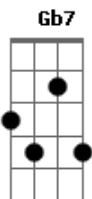

Pedro Schin - Vida Leve

tom:

Bm

Bm Bm7 G7 Gb7

Bm Bm7 G7 Gb7

Entenda que basta escutar o coração

Bm Bm7

Se desprenda

Gb7

Leve a vida leve

Acordes

© ukulele-chords.com

© ukulele-chords.com

© ukulele-chords.com

© ukulele-chords.com

© ukulele-chords.com