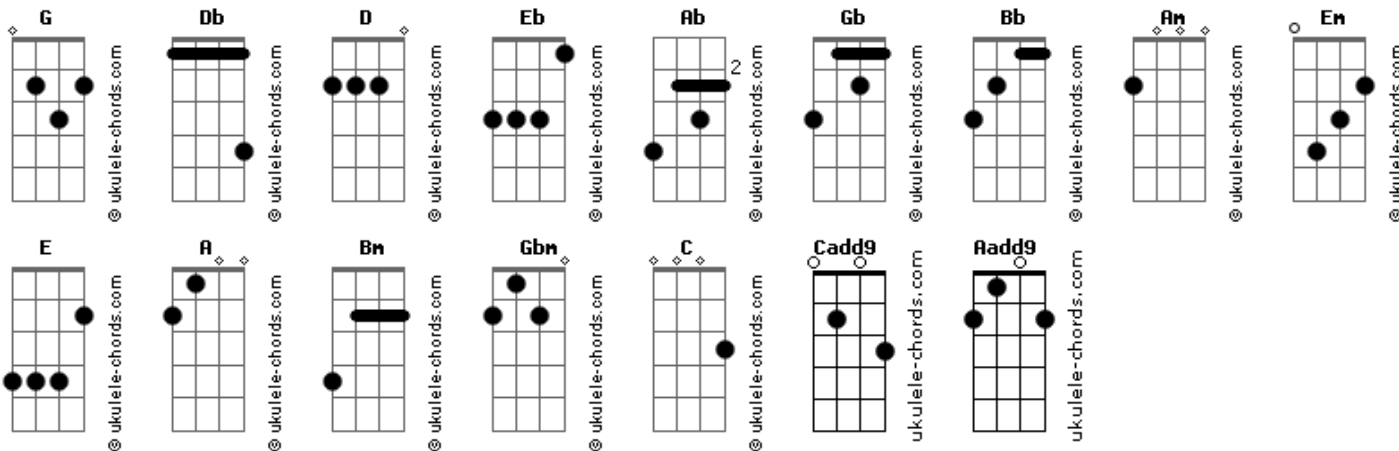

Pedro Pedrosa - Wrong Choices

tom:
 Db (forma dos acordes no tom de D)
 Afinação: Eb Ab Db Gb Bb Eb

Intro: Am G Em

E G
 Sometimes in the late night I can't sleep

D A
 So I wrote a song for you

E G
 Sitting here only remembering

Bm A Bm D
 Yes, we made wrong choices

G Em
 But life teaches us to look ahead

Bm A Bm D
 I never meant to hurt you

G Em
 Never forget me ?cause I'll never forget you

(Bm A G Gbm)

Acordes

[Solo] A Em G D
 Cadd9 Aadd9 E

(C A E)

E G
 Sometimes in the late night I can't sleep

D A
 So I wrote a song for you

E G
 Sitting here only remembering

D A Am G Em
 Specials moments that we lived together

E G
 You were away for a long time