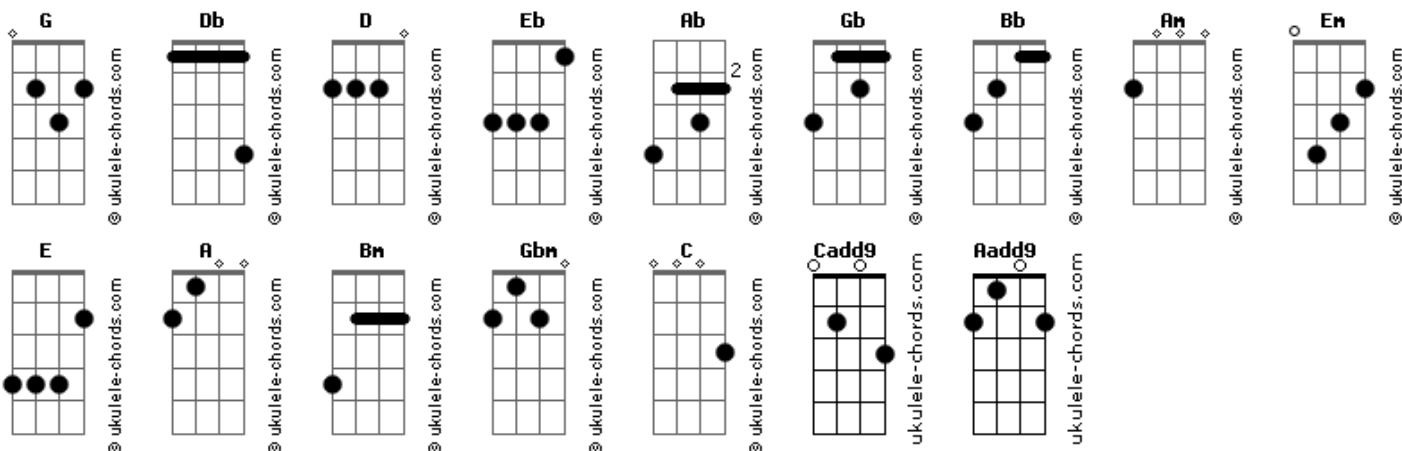

Pedro Pedrosa - Wrong Choices

tom:
 Db (forma dos acordes no tom de D)
 Afinação: Eb Ab Db Gb Bb Eb

Intro: Am G Em

E G
 Sometimes in the late night I can't sleep

D A
 So I wrote a song for you

E G
 Sitting here only remembering

Bm A Bm D
 Yes, we made wrong choices

G Em
 But life teaches us to look ahead

Bm A Bm D
 I never meant to hurt you

G Em
 Never forget me ?cause I'll never forget you

(Bm A G Gbm)

Acordes

[Solo] A Em G D
 Cadd9 Aadd9 E

(C A E)

E G
 Sometimes in the late night I can't sleep

D A
 So I wrote a song for you

E G
 Sitting here only remembering

D A Am G Em
 Specials moments that we lived together

E G
 You were away for a long time