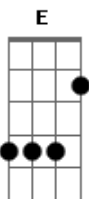

© ukulele-chords.com