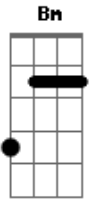

© ukulele-chords.com