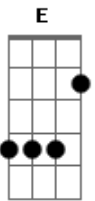

© ukulele-chords.com