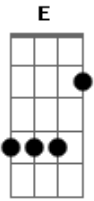

© ukulele-chords.com