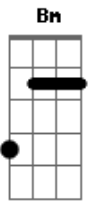

© ukulele-chords.com