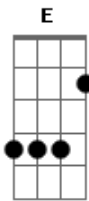

© ukulele-chords.com