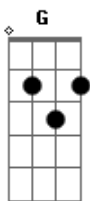

© ukulele-chords.com