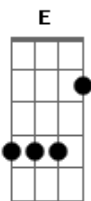

Pedra Letícia - Born To Be Wild

Tom: D

E Db D
Get your motor runnin'
E Db D
Head out on the highway
E Db D
Lookin' for adventure
E Db D
In whatever comes our way

G A E
Yeah, Darlin' go make it happen
G A E
Take the world in a love embrace
G A E
Fire all the guns at once
G A E
And explode into space

E Db D
I like smoke and ridin'
E Db D
Heavy metal thunder
E Db D
Racin' with the wind

E Db D
And the feelin' that I'm under

G A E
Yeah, Darlin' go make it happen
G A E
Take the world in a love embrace
G A E
Fire all the guns at once
G A E
And explode into space

E
Like a true nature's child
G
We were born, born to be wild
A
We can climb so high
G E
I never wanna die

E D Db D
Born to be wild
E D Db D
Born to be wild

Acordes

© ukulele-chords.com

© ukulele-chords.com