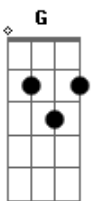

© ukulele-chords.com