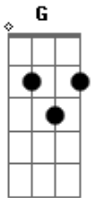

Pearl Jam - Undone

Tom: **G**

drum intro
Rhy Fig 1

stop..

south of the northern border..

end Rhy Fig 1

Rhy Fig 2
..world has come undone..
change it everyday

building.. before it breaks..

end Rhy Fig 2

solo 1 w/ Rhy Fig 1

G2:

w/ Rhy Fig 1
can't wait

for election

day witness the occupation.. corporations rule the day..
working on the

last

pendulum throws.. farther out to the one side, swinging
has to sweep

back the other way   chorus w/ Rhy Fig 2   w/ feed
back

all this hope and nowhere to go
this is how.. i

used to feel, but no more   w/ Rhy Fig 1 & Fill **A** (see
bottom)

Fig 2

chorus w/ Rhy

2:51

w/ Fill **B**

Fill A:

Fill B:

w/ feedback

Acordes

© ukulele-chords.com