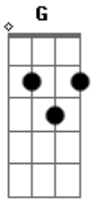

Pearl Jam - Undone

Tom: **G**

drum intro
Rhy Fig 1

stop..

south of the northern border..

end Rhy Fig 1

Rhy Fig 2
..world has come undone..
change it everyday

building.. before it breaks..

end Rhy Fig 2

solo 1 w/ Rhy Fig 1

G2:

w/ Rhy Fig 1
can't wait

for election

day witness the occupation.. corporations rule the day..
working on the

last

pendulum throws.. farther out to the one side, swinging
has to sweep

back the other way chorus w/ Rhy Fig 2 w/ feed
back

all this hope and nowhere to go
this is how.. i

used to feel, but no more w/ Rhy Fig 1 & Fill A (see
bottom)

Fig 2

chorus w/ Rhy

2:51

w/ Fill B

Fill A:

Fill B:

w/ feedback

Acordes

© ukulele-chords.com