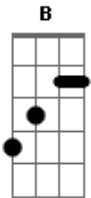

© ukulele-chords.com