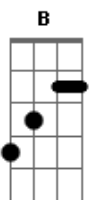

© ukulele-chords.com