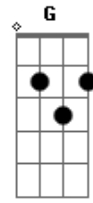

E C B A
 I'll break through
 E C B A

The ceiling
 (E C B A E G)

[Refrão]

I always take
 F A
 The long way
 C D
 The long way

I always take
 F A
 The long way
 C
 That leads me back
 D
 To you

I always take
 F A
 The long way
 C D
 The long way

[Refrão]

I always take
 F A
 The long way
 C D
 The long way

I always take
 F A
 The long way
 C
 That leads me back
 D

To you

I always take
 F A
 The long way
 C D
 The long way

I always take
 F A
 The long way
 C
 That leads me back
 D
 To you

[Solo] A C G
 A C G D
 A C G
 A C G D
 A C G
 A C G D

[Terceira Parte]

F A F A
 Plant a seed in your mind
 F C D
 What's yours is mine

F A F A
 Show me how to live divine
 F C D
 What's yours is mine
 F A F A
 Back to a moment in your mind

F C D
 Go back in time
 F A F A
 Show me how to live divine
 F C D
 What's yours is mine

Acordes

© ukulele-chords.com

© ukulele-chords.com

© ukulele-chords.com

© ukulele-chords.com

© ukulele-chords.com

© ukulele-chords.com