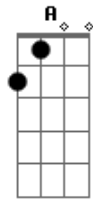

E C B A
 I'll break through
 E C B A

The ceiling
 (E C B A E G)

[Refrão]

I always take
 F A
 The long way
 C D
 The long way

I always take
 F A
 The long way
 C
 That leads me back
 D
 To you

I always take
 F A
 The long way
 C D
 The long way

[Solo] A C G
 A C G D
 A C G
 A C G D
 A C G
 A C G D

[Terceira Parte]

F A F A
 Plant a seed in your mind
 F C D
 What's yours is mine

F A F A
 Show me how to live divine
 F C D
 What's yours is mine
 F A F A
 Back to a moment in your mind

F C D
 Go back in time
 F A F A
 Show me how to live divine
 F C D
 What's yours is mine

Acordes

© ukulele-chords.com

© ukulele-chords.com

© ukulele-chords.com

© ukulele-chords.com

© ukulele-chords.com

© ukulele-chords.com