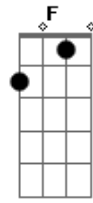

© ukulele-chords.com