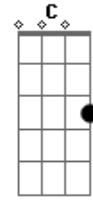

E C B A
 I'll break through
 E C B A

The ceiling
 (E C B A E G)

[Refrão]

I always take
 F A
 The long way
 C D
 The long way

I always take
 F A
 The long way
 C
 That leads me back
 D
 To you

I always take
 F A
 The long way
 C D
 The long way

The ceiling

(E C B A E G)

[Refrão]

I always take
 F A
 The long way
 C D
 The long way

I always take
 F A
 The long way
 C
 That leads me back
 D

To you

I always take
 F A
 The long way
 C D
 The long way

I always take
 F A
 The long way
 C
 That leads me back
 D
 To you

[Solo] A C G
 A C G D
 A C G
 A C G D
 A C G
 A C G D

[Terceira Parte]

F A F A
 Plant a seed in your mind
 F C D
 What's yours is mine

F A F A
 Show me how to live divine
 F C D
 What's yours is mine
 F A F A
 Back to a moment in your mind

F C D
 Go back in time
 F A F A
 Show me how to live divine
 F C D
 What's yours is mine

Acordes

© ukulele-chords.com

© ukulele-chords.com

© ukulele-chords.com

© ukulele-chords.com

© ukulele-chords.com

© ukulele-chords.com