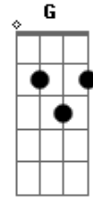

E C B A
 I'll break through
 E C B A

The ceiling
 (E C B A E G)

[Refrão]

I always take
 F A
 The long way
 C D
 The long way

I always take
 F A
 The long way
 C
 That leads me back
 D
 To you

I always take
 F A
 The long way
 C D
 The long way

The ceiling

(E C B A E G)

[Refrão]

I always take
 F A
 The long way
 C D
 The long way

I always take
 F A
 The long way
 C
 That leads me back
 D

To you

I always take
 F A
 The long way
 C D
 The long way

I always take
 F A
 The long way
 C
 That leads me back
 D
 To you

[Solo] A C G
 A C G D
 A C G
 A C G D
 A C G
 A C G D

[Terceira Parte]

F A F A
 Plant a seed in your mind
 F C D
 What's yours is mine

F A F A
 Show me how to live divine
 F C D
 What's yours is mine
 F A F A
 Back to a moment in your mind

F C D
 Go back in time
 F A F A
 Show me how to live divine
 F C D
 What's yours is mine

Acordes

© ukulele-chords.com

© ukulele-chords.com

© ukulele-chords.com

© ukulele-chords.com

© ukulele-chords.com

© ukulele-chords.com