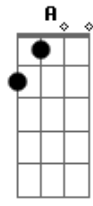

E C B A
 I'll break through
 E C B A

The ceiling
 (E C B A E G)

[Refrão]

I always take
 F A
 The long way
 C D
 The long way

I always take
 F A
 The long way
 C
 That leads me back
 D
 To you

I always take
 F A
 The long way
 C D
 The long way

[Solo] A C G
 A C G D
 A C G
 A C G D
 A C G
 A C G D

[Terceira Parte]

F A F A
 Plant a seed in your mind
 F C D
 What's yours is mine

F A F A
 Show me how to live divine
 F C D
 What's yours is mine
 F A F A
 Back to a moment in your mind

F C D
 Go back in time
 F A F A
 Show me how to live divine
 F C D
 What's yours is mine

Acordes

© ukulele-chords.com

© ukulele-chords.com

© ukulele-chords.com

© ukulele-chords.com

© ukulele-chords.com

© ukulele-chords.com