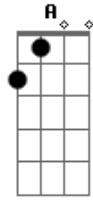

E C B A
 I'll break through
 E C B A

The ceiling
 (E C B A E G)

[Refrão]

I always take
 F A
 The long way
 C D
 The long way

I always take
 F A
 The long way
 C
 That leads me back
 D
 To you

I always take
 F A
 The long way
 C D
 The long way

The ceiling

(E C B A E G)

[Refrão]

I always take
 F A
 The long way
 C D
 The long way

I always take
 F A
 The long way
 C
 That leads me back
 D

To you

I always take
 F A
 The long way
 C D
 The long way

I always take
 F A
 The long way
 C
 That leads me back
 D
 To you

[Solo] A C G
 A C G D
 A C G
 A C G D
 A C G
 A C G D

[Terceira Parte]

F A F A
 Plant a seed in your mind
 F C D
 What's yours is mine

F A F A
 Show me how to live divine
 F C D
 What's yours is mine
 F A F A
 Back to a moment in your mind

F C D
 Go back in time
 F A F A
 Show me how to live divine
 F C D
 What's yours is mine

Acordes

© ukulele-chords.com

© ukulele-chords.com

© ukulele-chords.com

© ukulele-chords.com

© ukulele-chords.com

© ukulele-chords.com