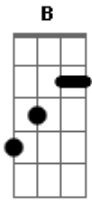

E C B A
 I'll break through
 E C B A

The ceiling
 (E C B A E G)

[Refrão]

I always take
 F A
 The long way
 C D
 The long way

I always take
 F A
 The long way
 C
 That leads me back
 D
 To you

I always take
 F A
 The long way
 C D
 The long way

The ceiling

(E C B A E G)

[Refrão]

I always take
 F A
 The long way
 C D
 The long way

I always take
 F A
 The long way
 C
 That leads me back
 D

To you

I always take
 F A
 The long way
 C D
 The long way

I always take
 F A
 The long way
 C
 That leads me back
 D
 To you

[Solo] A C G
 A C G D
 A C G
 A C G D
 A C G
 A C G D

[Terceira Parte]

F A F A
 Plant a seed in your mind
 F C D
 What's yours is mine

F A F A
 Show me how to live divine
 F C D
 What's yours is mine
 F A F A
 Back to a moment in your mind

F C D
 Go back in time
 F A F A
 Show me how to live divine
 F C D
 What's yours is mine

Acordes

© ukulele-chords.com

© ukulele-chords.com

© ukulele-chords.com

© ukulele-chords.com

© ukulele-chords.com

© ukulele-chords.com