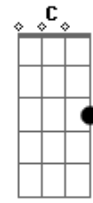

E C B A
 I'll break through
 E C B A

The ceiling
 (E C B A E G)

[Refrão]

I always take
 F A
 The long way
 C D
 The long way

I always take
 F A
 The long way
 C
 That leads me back
 D
 To you

I always take
 F A
 The long way
 C D
 The long way

[Solo] A C G
 A C G D
 A C G
 A C G D
 A C G
 A C G D

[Terceira Parte]

F A F A
 Plant a seed in your mind
 F C D
 What's yours is mine

F A F A
 Show me how to live divine
 F C D
 What's yours is mine
 F A F A
 Back to a moment in your mind

F C D
 Go back in time
 F A F A
 Show me how to live divine
 F C D
 What's yours is mine

Acordes

© ukulele-chords.com

© ukulele-chords.com

© ukulele-chords.com

© ukulele-chords.com

© ukulele-chords.com

© ukulele-chords.com