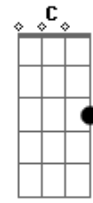

E C B A
 I'll break through
 E C B A

The ceiling
 (E C B A E G)

[Refrão]

I always take
 F A
 The long way
 C D
 The long way

I always take
 F A
 The long way
 C
 That leads me back
 D
 To you

I always take
 F A
 The long way
 C D
 The long way

The ceiling

(E C B A E G)

[Refrão]

I always take
 F A
 The long way
 C D
 The long way

I always take
 F A
 The long way
 C
 That leads me back
 D

To you

I always take
 F A
 The long way
 C D
 The long way

I always take
 F A
 The long way
 C
 That leads me back
 D
 To you

[Solo] A C G
 A C G D
 A C G
 A C G D
 A C G
 A C G D

[Terceira Parte]

F A F A
 Plant a seed in your mind
 F C D
 What's yours is mine

F A F A
 Show me how to live divine
 F C D
 What's yours is mine
 F A F A
 Back to a moment in your mind

F C D
 Go back in time
 F A F A
 Show me how to live divine
 F C D
 What's yours is mine

Acordes

© ukulele-chords.com

© ukulele-chords.com

© ukulele-chords.com

© ukulele-chords.com

© ukulele-chords.com

© ukulele-chords.com