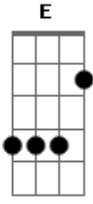

E C B A
 I'll break through
 E C B A

The ceiling
 (E C B A E G)

[Refrão]

I always take
 F A
 The long way
 C D
 The long way

I always take
 F A
 The long way
 C
 That leads me back
 D
 To you

I always take
 F A
 The long way
 C D
 The long way

The ceiling

(E C B A E G)

[Refrão]

I always take
 F A
 The long way
 C D
 The long way

I always take
 F A
 The long way
 C
 That leads me back
 D

To you

I always take
 F A
 The long way
 C D
 The long way

I always take
 F A
 The long way
 C
 That leads me back
 D
 To you

[Solo] A C G
 A C G D
 A C G
 A C G D
 A C G
 A C G D

[Terceira Parte]

F A F A
 Plant a seed in your mind
 F C D
 What's yours is mine

F A F A
 Show me how to live divine
 F C D
 What's yours is mine
 F A F A
 Back to a moment in your mind

F C D
 Go back in time
 F A F A
 Show me how to live divine
 F C D
 What's yours is mine

Acordes

© ukulele-chords.com

© ukulele-chords.com

© ukulele-chords.com

© ukulele-chords.com

© ukulele-chords.com

© ukulele-chords.com