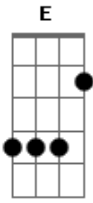

E C B A
 I'll break through
 E C B A

The ceiling
 (E C B A E G)

[Refrão]

I always take
 F A
 The long way
 C D
 The long way

I always take
 F A
 The long way
 C
 That leads me back
 D
 To you

I always take
 F A
 The long way
 C D
 The long way

The ceiling

(E C B A E G)

[Refrão]

I always take
 F A
 The long way
 C D
 The long way

I always take
 F A
 The long way
 C
 That leads me back
 D

To you

I always take
 F A
 The long way
 C D
 The long way

I always take
 F A
 The long way
 C
 That leads me back
 D
 To you

[Solo] A C G
 A C G D
 A C G
 A C G D
 A C G
 A C G D

[Terceira Parte]

F A F A
 Plant a seed in your mind
 F C D
 What's yours is mine

F A F A
 Show me how to live divine
 F C D
 What's yours is mine
 F A F A
 Back to a moment in your mind

F C D
 Go back in time
 F A F A
 Show me how to live divine
 F C D
 What's yours is mine

Acordes

© ukulele-chords.com

© ukulele-chords.com

© ukulele-chords.com

© ukulele-chords.com

© ukulele-chords.com

© ukulele-chords.com