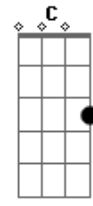

E C B A
 I'll break through
 E C B A

The ceiling
 (E C B A E G)

[Refrão]

I always take
 F A
 The long way
 C D
 The long way

I always take
 F A
 The long way
 C
 That leads me back
 D
 To you

I always take
 F A
 The long way
 C D
 The long way

[Solo] A C G
 A C G D
 A C G
 A C G D
 A C G
 A C G D

[Terceira Parte]

F A F A
 Plant a seed in your mind
 F C D
 What's yours is mine

F A F A
 Show me how to live divine
 F C D
 What's yours is mine
 F A F A
 Back to a moment in your mind

F C D
 Go back in time
 F A F A
 Show me how to live divine
 F C D
 What's yours is mine

Acordes

© ukulele-chords.com

© ukulele-chords.com

© ukulele-chords.com

© ukulele-chords.com

© ukulele-chords.com

© ukulele-chords.com