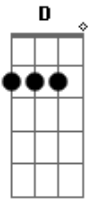

© ukulele-chords.com