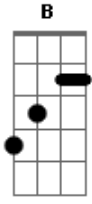

E C B A
 I'll break through
 E C B A

The ceiling
 (E C B A E G)

[Refrão]

I always take
 F A
 The long way
 C D
 The long way

I always take
 F A
 The long way
 C
 That leads me back
 D
 To you

I always take
 F A
 The long way
 C D
 The long way

The ceiling

(E C B A E G)

[Refrão]

I always take
 F A
 The long way
 C D
 The long way

I always take
 F A
 The long way
 C
 That leads me back
 D

To you

I always take
 F A
 The long way
 C D
 The long way

I always take
 F A
 The long way
 C
 That leads me back
 D
 To you

[Solo] A C G
 A C G D
 A C G
 A C G D
 A C G
 A C G D

[Terceira Parte]

F A F A
 Plant a seed in your mind
 F C D
 What's yours is mine

F A F A
 Show me how to live divine
 F C D
 What's yours is mine
 F A F A
 Back to a moment in your mind

F C D
 Go back in time
 F A F A
 Show me how to live divine
 F C D
 What's yours is mine

Acordes

© ukulele-chords.com

© ukulele-chords.com

© ukulele-chords.com

© ukulele-chords.com

© ukulele-chords.com

© ukulele-chords.com