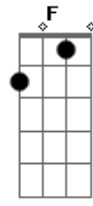

© ukulele-chords.com