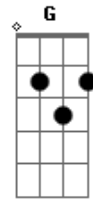

E C B A
 I'll break through
 E C B A

The ceiling
 (E C B A E G)

[Refrão]

I always take
 F A
 The long way
 C D
 The long way

I always take
 F A
 The long way
 C
 That leads me back
 D
 To you

I always take
 F A
 The long way
 C D
 The long way

[Refrão]

I always take
 F A
 The long way
 C D
 The long way

I always take
 F A
 The long way
 C
 That leads me back
 D

To you

I always take
 F A
 The long way
 C D
 The long way

I always take
 F A
 The long way
 C
 That leads me back
 D
 To you

[Solo] A C G
 A C G D
 A C G
 A C G D
 A C G
 A C G D

[Terceira Parte]

F A F A
 Plant a seed in your mind
 F C D
 What's yours is mine

F A F A
 Show me how to live divine
 F C D
 What's yours is mine
 F A F A
 Back to a moment in your mind

F C D
 Go back in time
 F A F A
 Show me how to live divine
 F C D
 What's yours is mine

Acordes

© ukulele-chords.com

© ukulele-chords.com

© ukulele-chords.com

© ukulele-chords.com

© ukulele-chords.com

© ukulele-chords.com