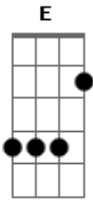

E C B A
 I'll break through
 E C B A

The ceiling
 (E C B A E G)

[Refrão]

I always take
 F A
 The long way
 C D
 The long way

I always take
 F A
 The long way
 C
 That leads me back
 D
 To you

I always take
 F A
 The long way
 C D
 The long way

[Refrão]

I always take
 F A
 The long way
 C D
 The long way

I always take
 F A
 The long way
 C
 That leads me back
 D

To you

I always take
 F A
 The long way
 C D
 The long way

I always take
 F A
 The long way
 C
 That leads me back
 D
 To you

[Solo] A C G
 A C G D
 A C G
 A C G D
 A C G
 A C G D

[Terceira Parte]

F A F A
 Plant a seed in your mind
 F C D
 What's yours is mine

F A F A
 Show me how to live divine
 F C D
 What's yours is mine
 F A F A
 Back to a moment in your mind

F C D
 Go back in time
 F A F A
 Show me how to live divine
 F C D
 What's yours is mine

Acordes

© ukulele-chords.com

© ukulele-chords.com

© ukulele-chords.com

© ukulele-chords.com

© ukulele-chords.com

© ukulele-chords.com