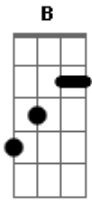

E C B A
 I'll break through
 E C B A

The ceiling
 (E C B A E G)

[Refrão]

I always take
 F A
 The long way
 C D
 The long way

I always take
 F A
 The long way
 C
 That leads me back
 D
 To you

I always take
 F A
 The long way
 C D
 The long way

[Refrão]

I always take
 F A
 The long way
 C D
 The long way

I always take
 F A
 The long way
 C
 That leads me back
 D

To you

I always take
 F A
 The long way
 C D
 The long way

I always take
 F A
 The long way
 C
 That leads me back
 D
 To you

[Solo] A C G
 A C G D
 A C G
 A C G D
 A C G
 A C G D

[Terceira Parte]

F A F A
 Plant a seed in your mind
 F C D
 What's yours is mine

F A F A
 Show me how to live divine
 F C D
 What's yours is mine
 F A F A
 Back to a moment in your mind

F C D
 Go back in time
 F A F A
 Show me how to live divine
 F C D
 What's yours is mine

Acordes

© ukulele-chords.com

© ukulele-chords.com

© ukulele-chords.com

© ukulele-chords.com

© ukulele-chords.com

© ukulele-chords.com