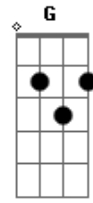

E C B A
 I'll break through
 E C B A

The ceiling
 (E C B A E G)

[Refrão]

I always take
 F A
 The long way
 C D
 The long way

I always take
 F A
 The long way
 C
 That leads me back
 D
 To you

I always take
 F A
 The long way
 C D
 The long way

The ceiling

(E C B A E G)

[Refrão]

I always take
 F A
 The long way
 C D
 The long way

I always take
 F A
 The long way
 C
 That leads me back
 D

To you

I always take
 F A
 The long way
 C D
 The long way

I always take
 F A
 The long way
 C
 That leads me back
 D
 To you

[Solo] A C G
 A C G D
 A C G
 A C G D
 A C G
 A C G D

[Terceira Parte]

F A F A
 Plant a seed in your mind
 F C D
 What's yours is mine

F A F A
 Show me how to live divine
 F C D
 What's yours is mine
 F A F A
 Back to a moment in your mind

F C D
 Go back in time
 F A F A
 Show me how to live divine
 F C D
 What's yours is mine

Acordes

© ukulele-chords.com

© ukulele-chords.com

© ukulele-chords.com

© ukulele-chords.com

© ukulele-chords.com

© ukulele-chords.com