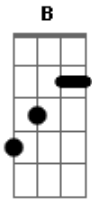

E C B A
 I'll break through
 E C B A

The ceiling
 (E C B A E G)

[Refrão]

I always take
 F A
 The long way
 C D
 The long way

I always take
 F A
 The long way
 C
 That leads me back
 D
 To you

I always take
 F A
 The long way
 C D
 The long way

[Refrão]

I always take
 F A
 The long way
 C D
 The long way

I always take
 F A
 The long way
 C
 That leads me back
 D

To you

I always take
 F A
 The long way
 C D
 The long way

I always take
 F A
 The long way
 C
 That leads me back
 D
 To you

[Solo] A C G
 A C G D
 A C G
 A C G D
 A C G
 A C G D

[Terceira Parte]

F A F A
 Plant a seed in your mind
 F C D
 What's yours is mine

F A F A
 Show me how to live divine
 F C D
 What's yours is mine
 F A F A
 Back to a moment in your mind

F C D
 Go back in time
 F A F A
 Show me how to live divine
 F C D
 What's yours is mine

Acordes

© ukulele-chords.com

© ukulele-chords.com

© ukulele-chords.com

© ukulele-chords.com

© ukulele-chords.com

© ukulele-chords.com