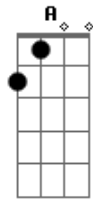

E C B A
 I'll break through
 E C B A

The ceiling
 (E C B A E G)

[Refrão]

I always take
 F A
 The long way
 C D
 The long way

I always take
 F A
 The long way
 C
 That leads me back
 D
 To you

I always take
 F A
 The long way
 C D
 The long way

The ceiling

(E C B A E G)

[Refrão]

I always take
 F A
 The long way
 C D
 The long way

I always take
 F A
 The long way
 C
 That leads me back
 D

To you

I always take
 F A
 The long way
 C D
 The long way

I always take
 F A
 The long way
 C
 That leads me back
 D
 To you

[Solo] A C G
 A C G D
 A C G
 A C G D
 A C G
 A C G D

[Terceira Parte]

F A F A
 Plant a seed in your mind
 F C D
 What's yours is mine

F A F A
 Show me how to live divine
 F C D
 What's yours is mine
 F A F A
 Back to a moment in your mind

F C D
 Go back in time
 F A F A
 Show me how to live divine
 F C D
 What's yours is mine

Acordes

© ukulele-chords.com

© ukulele-chords.com

© ukulele-chords.com

© ukulele-chords.com

© ukulele-chords.com

© ukulele-chords.com