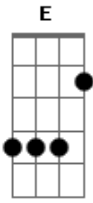

E C B A
 I'll break through
 E C B A

The ceiling
 (E C B A E G)

[Refrão]

I always take
 F A
 The long way
 C D
 The long way

I always take
 F A
 The long way
 C
 That leads me back
 D
 To you

I always take
 F A
 The long way
 C D
 The long way

[Refrão]

I always take
 F A
 The long way
 C D
 The long way

I always take
 F A
 The long way
 C
 That leads me back
 D

To you

I always take
 F A
 The long way
 C D
 The long way

I always take
 F A
 The long way
 C
 That leads me back
 D
 To you

[Solo] A C G
 A C G D
 A C G
 A C G D
 A C G
 A C G D

[Terceira Parte]

F A F A
 Plant a seed in your mind
 F C D
 What's yours is mine

F A F A
 Show me how to live divine
 F C D
 What's yours is mine
 F A F A
 Back to a moment in your mind

F C D
 Go back in time
 F A F A
 Show me how to live divine
 F C D
 What's yours is mine

Acordes

© ukulele-chords.com

© ukulele-chords.com

© ukulele-chords.com

© ukulele-chords.com

© ukulele-chords.com

© ukulele-chords.com