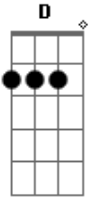

© ukulele-chords.com