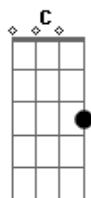

© ukulele-chords.com