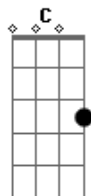

Pearl Jam - Swallowed Whole

Tom: G

Intro D C

D
I can feel the dawn
I can feel the Earth
I can feel the living all around C
Round, round, round
All around, round, round, round

D
I could choose a path
I could choose the word
I can start the healing
Bring it now, now, now, now C
Bring it now, now, now, now

D C (2x)

D
I could choose a path
I could choose the word
I can start the healing, bring it now C
Now, now, now
Now, now, now, now

D
I could be the sun
I can be the sound
I could set myself right here and drown C
Drown, drown, drown
Drown, drown, drown, drown

Am C Em
Whispered songs inside the wind
Breathing in forgiveness D Am
And the chapter I've not read C Em
Turn the page... D

Acordes

© ukulele-chords.com

© ukulele-chords.com

© ukulele-chords.com

© ukulele-chords.com