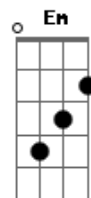

© ukulele-chords.com