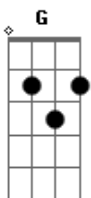

D
I could choose a path
I could choose the word
I can start the healing
Bring it now, now, now, now C
Bring it now, now, now, now

Am C Em
Whispered songs inside the wind
Breathing in forgiveness D Am
Like vibrations with no end C Em
Hear the planet humming D Am
What is clear far from the noise C Em
Get swallowed whole D

D
I could feel the sun
I can see the sound
I could set myself right here and drown, C
Drown, drown, drown
Drown, drown, drown, drown

D
I can feel the rush
I could clear the clouds
I could set the needle, spin it loud C
Loud, loud, loud
Loud, loud, loud, loud

D
I can hear the crash
I can feel the pound
I can feel the current pulling down C

Down, down, down,
Down, down, down, down

Am C Em
Whispered songs inside the wind
Breathing in forgiveness D Am
Like vibrations with no end C Em
Hear the planet humming D Am
What is clear far from the noise C Em
Get swallowed whole D

Am Em D C
With no quiet to be found Am Em
Spirit lifted off the ground D C
An what lies beyond the grave C D
Might be welcome change G C
Time will come, come what may D
With now rest in peace

Until that day

D C (2x)

D
I could choose a path
I could choose the word
I can start the healing, bring it now C
Now, now, now
Now, now, now, now

D
I could be the sun
I can be the sound
I could set myself right here and drown, C
Drown, drown, drown
Drown, drown, drown, drown

Am C Em
Whispered songs inside the wind
Breathing in forgiveness D Am
And the chapter I've not read C Em
Turn the page... D

Acordes

© ukulele-chords.com