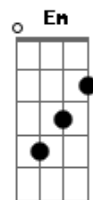

Pearl Jam - Swallowed Whole

Tom: G

Intro D C

D
I can feel the dawn
I can feel the Earth
I can feel the living all around C
Round, round, round
All around, round, round, round

D
I could choose a path
I could choose the word
I can start the healing
Bring it now, now, now, now C
Bring it now, now, now, now

D C (2x)

D
I could choose a path
I could choose the word
I can start the healing, bring it now C
Now, now, now
Now, now, now, now

D
I could be the sun
I can be the sound
I could set myself right here and drown C
Drown, drown, drown
Drown, drown, drown, drown

Am C Em
Whispered songs inside the wind
Breathing in forgiveness D Am
And the chapter I've not read C Em
Turn the page... D

Acordes

© ukulele-chords.com

© ukulele-chords.com

© ukulele-chords.com

© ukulele-chords.com