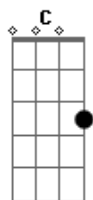

Pearl Jam - Swallowed Whole

Tom: G

Intro D C

D
I can feel the dawn
I can feel the Earth
I can feel the living all around C
Round, round, round
All around, round, round, round

D
I could choose a path
I could choose the word
I can start the healing
Bring it now, now, now, now C
Bring it now, now, now, now

D
I can feel the rush
I could clear the clouds
I could set the needle, spin it loud C
Loud, loud, loud
Loud, loud, loud, loud

D
I can hear the crash
I can feel the pound
I can feel the current pulling down C

D C (2x)

D
I could choose a path
I could choose the word
I can start the healing, bring it now C
Now, now, now
Now, now, now, now

D
I could be the sun
I can be the sound
I could set myself right here and drown C
Drown, drown, drown
Drown, drown, drown, drown

Am C Em
Whispered songs inside the wind
Breathing in forgiveness D Am
And the chapter I've not read C Em
Turn the page... D

Acordes

© ukulele-chords.com

© ukulele-chords.com

© ukulele-chords.com

© ukulele-chords.com