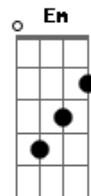

Pearl Jam - Swallowed Whole

Tom: G

Intro D C

D
I can feel the dawn
I can feel the Earth
I can feel the living all around C
Round, round, round
All around, round, round, round

D
I could choose a path
I could choose the word
I can start the healing
Bring it now, now, now, now C
Bring it now, now, now, now

Am C Em
Whispered songs inside the wind
Breathing in forgiveness D Am
And the chapter I've not read C Em
Turn the page... D

Acordes

© ukulele-chords.com

© ukulele-chords.com

© ukulele-chords.com

© ukulele-chords.com