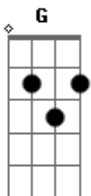

D
I could choose a path
I could choose the word
I can start the healing
Bring it now, now, now, now C
Bring it now, now, now, now

Am C Em
Whispered songs inside the wind
Breathing in forgiveness D Am
Like vibrations with no end C Em
Hear the planet humming D Am
What is clear far from the noise C Em
Get swallowed whole D

D
I could feel the sun
I can see the sound
I could set myself right here an drown, C
Drown, drown, drown
Drown, drown, drown, drown

D
I can feel the rush
I could clear the clouds
I could set the needle, spin it loud C
Loud, loud, loud
Loud, loud, loud, loud

D
I can hear the crash
I can feel the pound
I can feel the current pulling down C

Down, down, down,
Down, down, down, down

Am C Em
Whispered songs inside the wind
Breathing in forgiveness D Am
Like vibrations with no end C Em
Hear the planet humming D Am
What is clear far from the noise C Em
Get swallowed whole D

Am Em D C
With no quiet to be found Am Em
Spirit lifted off the ground D C
An what lies beyond the grave C D
Might be welcome change G C
Time will come, come what may D
With now rest in peace

Until that day

D C (2x)

D
I could choose a path
I could choose the word
I can start the healing, bring it now C
Now, now, now
Now, now, now, now

D
I could be the sun
I can be the sound
I could set myself right here and drown C
Drown, drown, drown
Drown, drown, drown, drown

Am C Em
Whispered songs inside the wind
Breathing in forgiveness D Am
And the chapter I've not read C Em
Turn the page... D

Acordes

© ukulele-chords.com