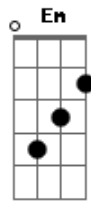

© ukulele-chords.com