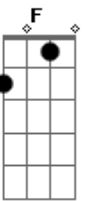

© ukulele-chords.com