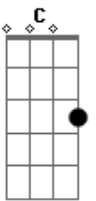

© ukulele-chords.com