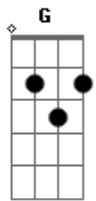

© ukulele-chords.com