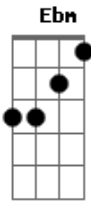

© ukulele-chords.com