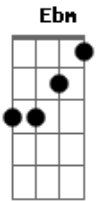

© ukulele-chords.com