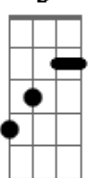

Pearl Jam - Sitting By The Dock Of The Bay

Tom: G
Intro: (8X)

PARTE 1:

G B
Sittin' in the morning sun
C C B Bb A
I'll be sittin' in the evening come
G B
Watching the ships roll in,
C C B Bb A
then I watch them roll away again, yeah

Intro: 11X

Acordes

G

© ukulele-chords.com

E

© ukulele-chords.com

B

© ukulele-chords.com