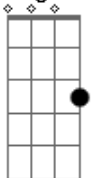

© ukulele-chords.com

C