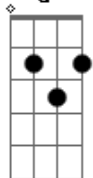

Pearl Jam - Sitting By The Dock Of The Bay

Tom: G
Intro: (8X)

PARTE 1:

G B
Sittin' in the morning sun
C C B Bb A
I'll be sittin' in the evening come
G B
Watching the ships roll in,
C C B Bb A
then I watch them roll away again, yeah

REFRÃO 1:

G E
I'm sittin' on the dock of the bay
G E
watching the tide roll away
G A
ooh I'm just sittin' on the dock of the bay
G E
wasting ti---ime

PARTE 2: [play like verse 1]

G B
I left my home in Georgia
C C B Bb A
Headed for the Frisco bay
G B
'Cause I've had nothing to live for
C C B Bb A
and look like nothing's gonna come my way

REFRÃO 2:

G E

So I'm just gonna sit on the dock of the bay
G E
watching the tide roll away, ooh
G A
I'm sittin' on the dock of the bay
G E
wasting time

PARTE 3:

G D C
Look like nothing's gonna change
G D C
Everything still remains the same
G D C G
I can't do what ten people tell me to do
F D
So I guess I'll remain the same

PARTE 4:

G B
Sittin' here resting my bones
C C B Bb A
and this loneliness won't leave me alone
G B
These 2000 miles I roamed
C C B Bb A
just to make this dock my home

REFRÃO 3:

G E
Now I'm just gonna sit at the dock of the bay
G E
watching the tide roll away, ooh
G A
Sittin' on the dock of the bay
G E
wasting time

Intro: 11X

Acordes

G