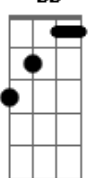

© ukulele-chords.com

Bb