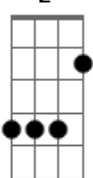

Pearl Jam - Sitting By The Dock Of The Bay

Tom: G
Intro: (8X)

PARTE 1:

G B
Sittin' in the morning sun
C C B Bb A
I'll be sittin' in the evening come
G B
Watching the ships roll in,
C C B Bb A
then I watch them roll away again, yeah

Intro: 11X

Acordes

G

© ukulele-chords.com

E

© ukulele-chords.com

B

© ukulele-chords.com