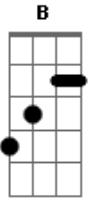

Pearl Jam - Satan's Bed

Tom: E
Intro: /verse:

C B D A C G D A

during verse, this riff is played:

verse
chorus with following fill:

solo (when eddie's saying "Torture follows reward"):

chorus:
guitar one: guitar two:
C B B A C G D A
C B D A C G D A
C B B A C G D A
C B D A C G D A
C B B A C G D A

verse
chorus

fade out

Acordes

© ukulele-chords.com

© ukulele-chords.com

© ukulele-chords.com

© ukulele-chords.com

© ukulele-chords.com