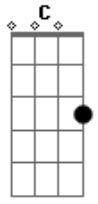

© ukulele-chords.com