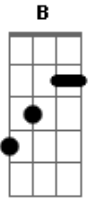

© ukulele-chords.com