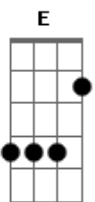

Pearl Jam - Running

tom:

[Intro] B E B E B E)
 B E B E D G D G)
 A D A D D G D G)

[Verse 1]

B E B E B
 Got me running, got me running
 E D
 But the race, it never ends
 G D G
 Got me running, or else I'm done in
 B E B
 You got me coming as you're going
 E D
 And the chase, it never ends
 G D G
 I'll be running till the second coming

[Chorus]

Bm
 Dictator, love hater
 G Em
 Lost in the tunnel and the
 G Em
 Tunnel ain't no fun
 A
 Now I'm lost in all the shit
 A
 You're flushing
 Bm
 Victrola, controller
 G Em
 Lost in the tunnel and the
 G Em
 Tunnel's getting funneled
 A Em
 Like the sewage in the plumbing
 A Em
 Cause we left the fucking water running
 (B E B E)
 (D G D G)
 (A D A D)
 (D G D G)

G D G
 I'm feeling done in, it's rather stunning

[Chorus]

Bm
 Dictator, love hater
 G Em
 Lost in the tunnel and the
 G Em
 Tunnel ain't no fun
 A
 Now I'm lost in all the shit
 A
 You're flushing

Bm
 Victrola, controller
 G Em
 Lost in the tunnel and the
 G Em
 Tunnel's getting funneled
 A Em
 Like the sewage in the plumbing
 A Em
 Cause we left the fucking water running

[Final]

B E
 You got me running
 B E
 You got me running
 D G
 You got me running
 D G
 You got me running

[Outro 2]

(A D A D D G D G)
 (B E B E D G D G)
 (A D A D B)

Acordes

© ukulele-chords.com

© ukulele-chords.com