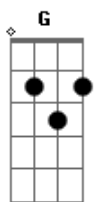

© ukulele-chords.com