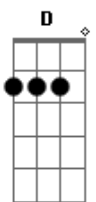

tom:

[Intro] B E B E B E)
B E B E D G D G)
A D A D D G D G)

[Verse 1]

B E B E B
Got me running, got me running
E D
But the race, it never ends
G D G
Got me running, or else I'm done in
B E B
You got me coming as you're going
E D
And the chase, it never ends
G D G
I'll be running till the second coming

[Chorus]

Bm
Dictator, love hater
G Em
Lost in the tunnel and the
G Em
Tunnel ain't no fun
A
Now I'm lost in all the shit
A
You're flushing
Bm
Victrola, controller
G Em
Lost in the tunnel and the
G Em
Tunnel's getting funneled
A Em
Like the sewage in the plumbing
A Em
Cause we left the fucking water running
(B E B E)
(D G D G)
(A D A D)
(D G D G)

[Verse]

B E B
Got me diving, got me diving
E D
Got me deep, I get the bends
G D G
When I'm summoned, or too late coming
B E B
You got me running, got me running
E D
But the race, it never ends

G D G
I'm feeling done in, it's rather stunning

[Chorus]

Bm
Dictator, love hater
G Em
Lost in the tunnel and the
G Em
Tunnel ain't no fun
A
Now I'm lost in all the shit
A
You're flushing

Bm
Victrola, controller
G Em
Lost in the tunnel and the
G Em
Tunnel's getting funneled
A Em
Like the sewage in the plumbing
A Em
Cause we left the fucking water running

[Bridge]

G E D
Was cleared for, for lift off
B D
Aborted my take off
G E D
Living in the shadows, crossing my fingers
B
A date with the gallows and a
B
Reprieve not looking likely

(B E B E)
(D G D G)
(A D A D)
(D G D G)

[Final]

B E
You got me running
B E
You got me running
D G
You got me running
D G
You got me running

[Outro 2]

(A D A D D G D G)
(B E B E D G D G)
(A D A D B)

Acordes

© ukulele-chords.com