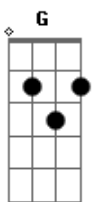

© ukulele-chords.com