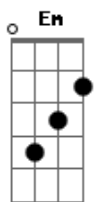

© ukulele-chords.com