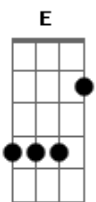

© ukulele-chords.com