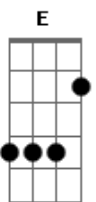

Pearl Jam - Running

tom:

[Intro] B E B E B E)
 B E B E D G D G)
 A D A D D G D G)

[Verse 1]

B E B B E D G D G)
 Got me running, got me running
 E D
 But the race, it never ends
 G D G
 Got me running, or else I'm done in
 B E B
 You got me coming as you're going
 E D
 And the chase, it never ends
 G D G
 I'll be running till the second coming

[Chorus]

Bm
 Dictator, love hater
 G Em
 Lost in the tunnel and the
 G Em
 Tunnel ain't no fun
 A
 Now I'm lost in all the shit
 A
 You're flushing
 Bm
 Victrola, controller
 G Em
 Lost in the tunnel and the
 G Em
 Tunnel's getting funneled
 A Em
 Like the sewage in the plumbing
 A Em
 Cause we left the fucking water running
 (B E B E)
 (D G D G)
 (A D A D)
 (D G D G)

G D G
 I'm feeling done in, it's rather stunning

[Chorus]

Bm
 Dictator, love hater
 G Em
 Lost in the tunnel and the
 G Em
 Tunnel ain't no fun
 A
 Now I'm lost in all the shit
 A
 You're flushing

Bm
 Victrola, controller
 G Em
 Lost in the tunnel and the
 G Em
 Tunnel's getting funneled
 A Em
 Like the sewage in the plumbing
 A Em
 Cause we left the fucking water running

[Final]

B E
 You got me running
 B E
 You got me running
 D G
 You got me running
 D G
 You got me running

[Outro 2]

(A D A D D G D G)
 (B E B E D G D G)
 (A D A D B)

Acordes

© ukulele-chords.com

© ukulele-chords.com