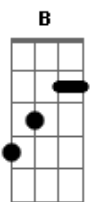

Pearl Jam - Running

tom:

[Intro] B E B E B E)
 B E B E D G D G)
 A D A D D G D G)

[Verse 1]

B E B B E D G D G)
 Got me running, got me running
 E D
 But the race, it never ends
 G D G
 Got me running, or else I'm done in
 B E B
 You got me coming as you're going
 E D
 And the chase, it never ends
 G D G
 I'll be running till the second coming

G D G
 I'm feeling done in, it's rather stunning

[Chorus]

Bm
 Dictator, love hater
 G Em
 Lost in the tunnel and the
 G Em
 Tunnel ain't no fun
 A
 Now I'm lost in all the shit
 A
 You're flushing

Bm
 Victrola, controller
 G Em
 Lost in the tunnel and the
 G Em
 Tunnel's getting funneled
 A Em
 Like the sewage in the plumbing
 A Em
 Cause we left the fucking water running

[Final]

B E
 You got me running
 B E
 You got me running
 D G
 You got me running
 D G
 You got me running

[Outro 2]

(A D A D D G D G)
 (B E B E D G D G)
 (A D A D B)

Acordes

© ukulele-chords.com

© ukulele-chords.com