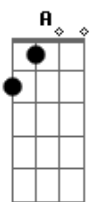

© ukulele-chords.com