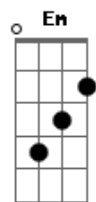

© ukulele-chords.com