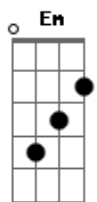

© ukulele-chords.com