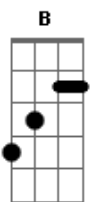

Pearl Jam - Running

tom:

[Intro] B E B E B E)
 B E B E D G D G)
 A D A D D G D G)

[Verse 1]

B E B E B
 Got me running, got me running
 E D
 But the race, it never ends
 G D G
 Got me running, or else I'm done in
 B E B
 You got me coming as you're going
 E D
 And the chase, it never ends
 G D G
 I'll be running till the second coming

G D G
 I'm feeling done in, it's rather stunning

[Chorus]

Bm
 Dictator, love hater
 G Em
 Lost in the tunnel and the
 G Em
 Tunnel ain't no fun
 A
 Now I'm lost in all the shit
 A
 You're flushing

Bm
 Victrola, controller
 G Em
 Lost in the tunnel and the
 G Em
 Tunnel's getting funneled
 A Em
 Like the sewage in the plumbing
 A Em
 Cause we left the fucking water running

[Final]

B E
 You got me running
 B E
 You got me running
 D G
 You got me running
 D G
 You got me running

[Outro 2]

(A D A D D G D G)
 (B E B E D G D G)
 (A D A D B)

Acordes

© ukulele-chords.com

© ukulele-chords.com