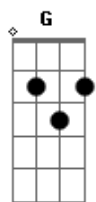

© ukulele-chords.com