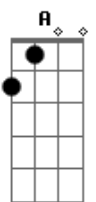

© ukulele-chords.com