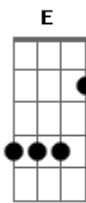

Pearl Jam - River Cross

tom:

Intro: G F E F C

[Primeira Parte]

G
Always thought I'd

F
Cross that river

E
The other side

F
Distant now

Share the light

F
Won't hold us down

Share the light

E
Won't hold us down

Share the light

F G
Won't hold us down

Share the light

F
Won't hold us down

Share the light

E
Won't hold us down

Share the light

F G
Won't hold us down

Share the light

F
Won't hold us down

Share the light

E
Won't hold us down

Share the light

F G

Won't hold us down

Hold Us Down

Acordes

© ukulele-chords.com

© ukulele-chords.com

© ukulele-chords.com