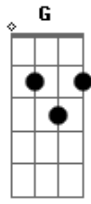

# Pearl Jam - River Cross

tom:

Intro: G F E F C

[Primeira Parte]

G  
Always thought I'd

F  
Cross that river

E  
The other side

F  
Distant now

F  
Won't hold us down

Share the light

E  
Won't hold us down

Share the light

F G  
Won't hold us down

Share the light

F  
Won't hold us down

Share the light

E  
Won't hold us down

Share the light

F G  
Won't hold us down

Share the light

F  
Won't hold us down

Share the light

E  
Won't hold us down

Share the light

F G

Won't hold us down

Hold Us Down