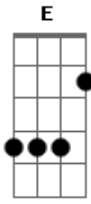

© ukulele-chords.com