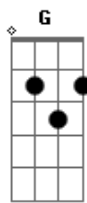

Pearl Jam - River Cross

tom:

Intro: G F E F C

[Primeira Parte]

G
Always thought I'd

F
Cross that river

E
The other side

F
Distant now

Share the light

F
Won't hold us down

Share the light

E
Won't hold us down

Share the light

F G
Won't hold us down

Share the light

F
Won't hold us down

Share the light

E
Won't hold us down

Share the light

F G
Won't hold us down

Share the light

F
Won't hold us down

Share the light

E
Won't hold us down

Share the light

F G

Won't hold us down

Hold Us Down

Acordes

© ukulele-chords.com

© ukulele-chords.com

© ukulele-chords.com