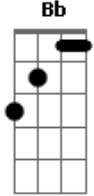

© ukulele-chords.com