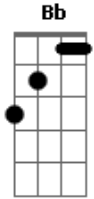

Pearl Jam - Red Mosquito

Tom: F
Intro:

PRE CHORUS:

VERSE: D F(let ring) D C(let ring)

CHORUS: F C

the window, little red mosquito...I was not allowed to (etc.)

D F(let ring) D C F C Eb Bb C

I saw the sun go down, and now..(etc)..somewhere in

LITTLE C RIFF AT END OF CHORUS:

Acordes

© ukulele-chords.com

© ukulele-chords.com

© ukulele-chords.com

© ukulele-chords.com

© ukulele-chords.com

© ukulele-chords.com