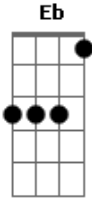

Pearl Jam - Red Mosquito

Tom: F
Intro:

PRE CHORUS:

VERSE: D F(let ring) D C(let ring)

CHORUS: F C

the window, little red mosquito...I was not allowed to (etc.)

D F(let ring) D C F C Eb Bb C

I saw the sun go down, and now..(etc)..somewhere in

LITTLE C RIFF AT END OF CHORUS:

Acordes

© ukulele-chords.com

© ukulele-chords.com

© ukulele-chords.com

© ukulele-chords.com

© ukulele-chords.com

© ukulele-chords.com