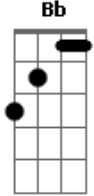

Pearl Jam - Red Mosquito

Tom: F
Intro:

PRE CHORUS:

VERSE: D F(let ring) D C(let ring)

CHORUS: F C

the window, little red mosquito...I was not allowed to (etc.)

D F(let ring) D C F C Eb Bb C

I saw the sun go down, and now..(etc)..somewhere in

LITTLE C RIFF AT END OF CHORUS:

Acordes

© ukulele-chords.com

© ukulele-chords.com

© ukulele-chords.com

© ukulele-chords.com

© ukulele-chords.com

© ukulele-chords.com