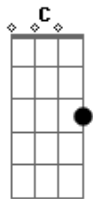

© ukulele-chords.com