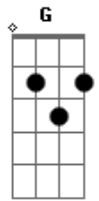

Pearl Jam - Porch

Tom: **A**

Nessa parte usa as notas acima, **A** e **C** ate would you hit me?

What the fuck is this world Running to, you didn't Leave a message,
at least I Could Have learned your voice one last time Daily minefield,
this could Be my time, About you? Would you hit me?

Would You Hit Me? 2x

Faça uma vez essa sequencia de notas

G A Bb C

Uo uo uo uo uo ...

Volta as notas da 1 parte:

A C

All the bills go by, and Initiatives are taken up By the middle,
there ain't gonna be any middle any more And the cross I'm bearing
home Ain't indicative of my place

Left the porch

Acordes

© ukulele-chords.com

© ukulele-chords.com

© ukulele-chords.com

© ukulele-chords.com

Left The Porch

G A Bb C

Oh... Hear my name, take a good look This could be the day
Hold my hand,
walk beside me I just need to say

Solo

Chords **G A Bb C**

Hear my name, take a good look This could be the day Hold my hand,
lie beside me I just need to say I could not take a just one day
I know when I would not ever touch you
Hold you...feel you...in my arms...never again...