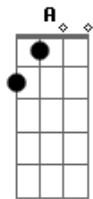

Pearl Jam - Porch

Tom: **A**

Nessa parte usa as notas acima, **A** e **C** ate would you hit me?

What the fuck is this world Running to, you didn't Leave a message,
at least I Could Have learned your voice one last time Daily minefield,
this could Be my time, About you? Would you hit me?

Would You Hit Me? 2x

Faça uma vez essa sequencia de notas

G A Bb C

Uo uo uo uo uo ...

Volta as notas da 1 parte:

A C

All the bills go by, and Initiatives are taken up By the middle,
there ain't gonna be any middle any more And the cross I'm bearing
home Ain't indicative of my place

Left the porch

Acordes

© ukulele-chords.com