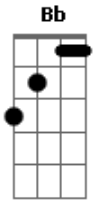

Pearl Jam - Porch

Tom: **A**

Nessa parte usa as notas acima, **A** e **C** ate would you hit me?

What the fuck is this world Running to, you didn't Leave a message,
at least I Could Have learned your voice one last time Daily minefield,
this could Be my time, About you? Would you hit me?

Would You Hit Me? 2x

Faça uma vez essa sequencia de notas

G A Bb C

Uo uo uo uo uo ...

Volta as notas da 1 parte:

A C

All the bills go by, and Initiatives are taken up By the middle,
there ain't gonna be any middle any more And the cross I'm bearing
home Ain't indicative of my place

Left the porch

Acordes

© ukulele-chords.com

© ukulele-chords.com

© ukulele-chords.com

© ukulele-chords.com

Left The Porch

G A Bb C

Oh... Hear my name, take a good look This could be the day
Hold my hand,
walk beside me I just need to say

Solo

Chords **G A Bb C**

Hear my name, take a good look This could be the day Hold my hand,
lie beside me I just need to say I could not take a just one day
I know when I would not ever touch you
Hold you...feel you...in my arms...never again...