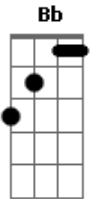

Pearl Jam - Porch

Tom: **A**

Nessa parte usa as notas acima, **A** e **C** ate would you hit me?

What the fuck is this world Running to, you didn't Leave a message,
at least I Could Have learned your voice one last time Daily minefield,
this could Be my time, About you? Would you hit me?

Would You Hit Me? 2x

Faça uma vez essa sequencia de notas

G A Bb C

Uo uo uo uo uo ...

Volta as notas da 1 parte:

A C

All the bills go by, and Initiatives are taken up By the middle,
there ain't gonna be any middle any more And the cross I'm bearing
home Ain't indicative of my place

Left the porch

Acordes

© ukulele-chords.com

© ukulele-chords.com

© ukulele-chords.com

© ukulele-chords.com

Left The Porch

G A Bb C

Oh... Hear my name, take a good look This could be the day
Hold my hand,
walk beside me I just need to say

Solo

Chords **G A Bb C**

Hear my name, take a good look This could be the day Hold my hand,
lie beside me I just need to say I could not take a just one day
I know when I would not ever touch you
Hold you...feel you...in my arms...never again...