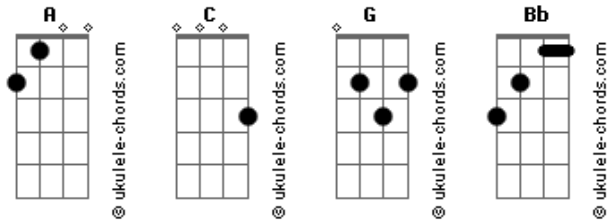

Pearl Jam - Porch

Tom: **A**

Nessa parte usa as notas acima, **A** e **C** ate would you hit me?

What the fuck is this world Running to, you didn't Leave a message,
at least I Could Have learned your voice one last time Daily minefield,
this could Be my time, About you? Would you hit me?

Would You Hit Me? 2x

Faça uma vez essa sequencia de notas

G A Bb C

Uo uo uo uo uo ...

Volta as notas da 1 parte:

A C

All the bills go by, and Initiatives are taken up By the middle,
there ain't gonna be any middle any more And the cross I'm bearing
home Ain't indicative of my place

Left the porch

Acordes

Left The Porch

G A Bb C

Oh... Hear my name, take a good look This could be the day
Hold my hand,
walk beside me I just need to say

Solo

Chords **G A Bb C**

Hear my name, take a good look This could be the day Hold my hand,
lie beside me I just need to say I could not take a just one day
I know when I would not ever touch you
Hold you...feel you...in my arms...never again...