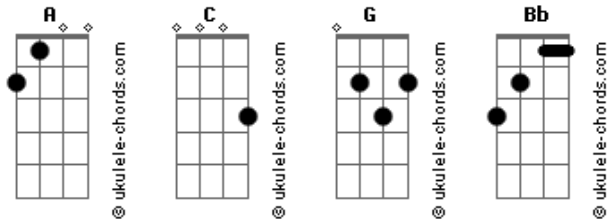

Pearl Jam - Porch

Tom: **A**

Nessa parte usa as notas acima, **A** e **C** ate would you hit me?

What the fuck is this world Running to, you didn't Leave a message,
at least I Could Have learned your voice one last time Daily minefield,
this could Be my time, About you? Would you hit me?

Would You Hit Me? 2x

Faça uma vez essa sequencia de notas

G A Bb C

Uo uo uo uo uo ...

Volta as notas da 1 parte:

A C

All the bills go by, and Initiatives are taken up By the middle,
there ain't gonna be any middle any more And the cross I'm bearing
home Ain't indicative of my place

Left the porch

Acordes

Left The Porch

G A Bb C

Oh... Hear my name, take a good look This could be the day
Hold my hand,
walk beside me I just need to say

Solo

Chords **G A Bb C**

Hear my name, take a good look This could be the day Hold my hand,
lie beside me I just need to say I could not take a just one day
I know when I would not ever touch you
Hold you...feel you...in my arms...never again...