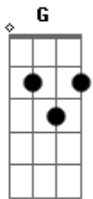

Pearl Jam - Porch

Tom: **A**

Nessa parte usa as notas acima, **A** e **C** ate would you hit me?

What the fuck is this world Running to, you didn't Leave a message,
at least I Could Have learned your voice one last time Daily minefield,
this could Be my time, About you? Would you hit me?

Would You Hit Me? 2x

Faça uma vez essa sequencia de notas

G A Bb C

Uo uo uo uo uo ...

Volta as notas da 1 parte:

A C

All the bills go by, and Initiatives are taken up By the middle,
there ain't gonna be any middle any more And the cross I'm bearing
home Ain't indicative of my place

Left the porch

Acordes

© ukulele-chords.com

© ukulele-chords.com

© ukulele-chords.com

© ukulele-chords.com

Left The Porch

G A Bb C

Oh... Hear my name, take a good look This could be the day
Hold my hand,
walk beside me I just need to say

Solo

Chords **G A Bb C**

Hear my name, take a good look This could be the day Hold my hand,
lie beside me I just need to say I could not take a just one day
I know when I would not ever touch you
Hold you...feel you...in my arms...never again...