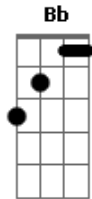

Pearl Jam - Once

tom:

A

I admit it
 A C D
 What's to say yeaah
 A C D
 I'll relive it
 A C D
 Without pain yeaah

A
 Backstreet lover on the side of the road
 A
 I got a bomb in my temple that is gonna explode
 A Bb
 I got a sixteen gauge buried under my clothes
 Bb
 I play

G
 Once upon a time
 A C Bb
 I could control myself
 G
 Ooh, once upon a time
 A C Bb
 I could lose myself

A C D
 Try and mimic
 A C
 What's insane
 A C D
 I am in it
 A C D
 Where do I stand?

A
 Indian summer and I hate the heat
 A
 I got a backstreet lover on the passenger seat
 A

I got my hand in my pocket, so determined, discreet
 Bb
 I pray

G
 Once upon a time
 A C Bb
 I could control myself
 G
 Ooh, once upon a time
 A C Bb
 I could lose myself

G
 Once upon a time
 A C Bb
 I could control myself
 G
 Once upon a time
 A C Bb
 I could lose myself

G
 Once upon a time
 A C Bb
 I could love myself
 G
 Once upon a time
 A C Bb
 I could love you

G
 Once
 Bb
 Once
 G
 Once
 Bb
 Once
 G
 Once
 Bb
 Once

Acordes

© ukulele-chords.com

© ukulele-chords.com

© ukulele-chords.com