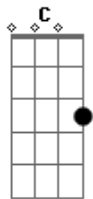

Pearl Jam - Once

tom:

A

I admit it
 A C D
 What's to say yeaah
 A C D
 I'll relive it
 A C D
 Without pain yeaah

A
 Backstreet lover on the side of the road
 A
 I got a bomb in my temple that is gonna explode
 A Bb
 I got a sixteen gauge buried under my clothes
 Bb
 I play

G
 Once upon a time
 A C Bb
 I could control myself
 G
 Ooh, once upon a time
 A C Bb
 I could lose myself

A C D
 Try and mimic
 A C
 What's insane
 A C D
 I am in it
 A C D
 Where do I stand?

A
 Indian summer and I hate the heat
 A
 I got a backstreet lover on the passenger seat
 A

I got my hand in my pocket, so determined, discreet
 Bb
 I pray

G
 Once upon a time
 A C Bb
 I could control myself
 G
 Ooh, once upon a time
 A C Bb
 I could lose myself

G
 Once upon a time
 A C Bb
 I could control myself
 G
 Once upon a time
 A C Bb
 I could lose myself

G
 Once upon a time
 A C Bb
 I could love myself
 G
 Once upon a time
 A C Bb
 I could love you

G
 Once
 Bb
 Once
 G
 Once
 Bb
 Once
 G
 Once
 Bb
 Once

Acordes

© ukulele-chords.com

© ukulele-chords.com

© ukulele-chords.com