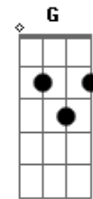

© ukulele-chords.com