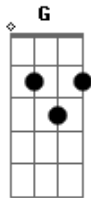

© ukulele-chords.com