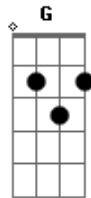

© ukulele-chords.com

© ukulele-chords.com