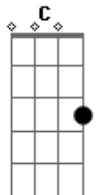

© ukulele-chords.com