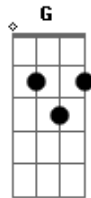

© ukulele-chords.com